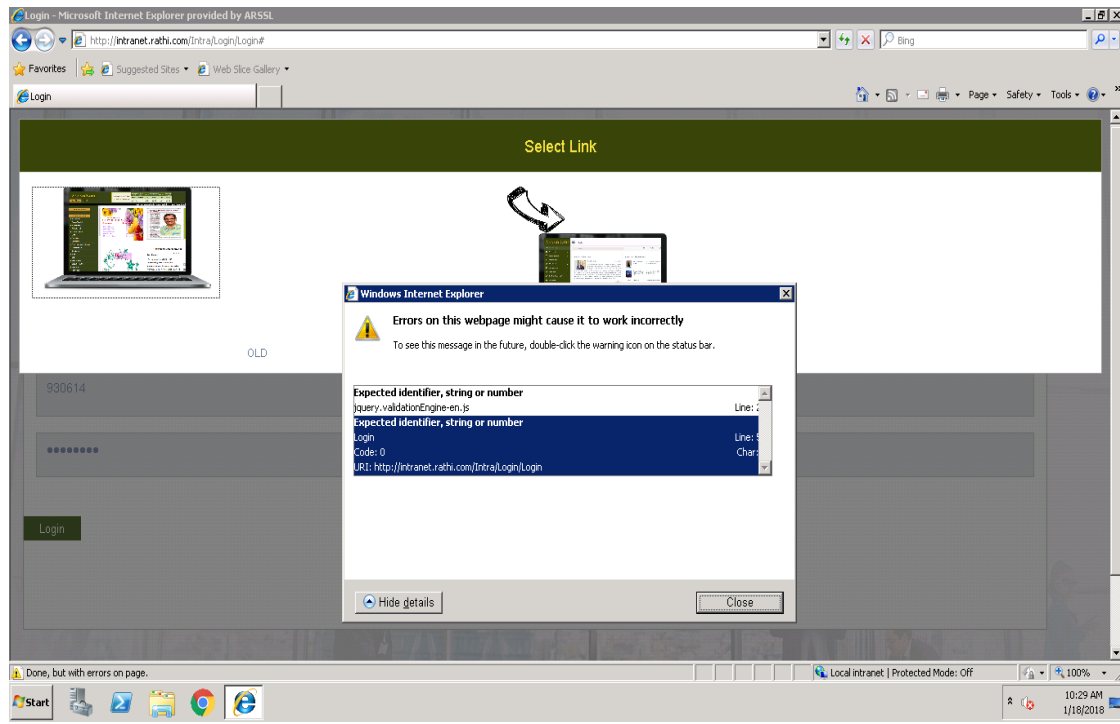

Right Screenshot (Sidebar):

- FAQ, Internal News
- Latest Activities
 - E-HR Modules
 - Trade Confirmation(BSE)
 - Web MIS
 - Emp Declaration Form
 - DP Back Office(Cross Net)
 - DP Back Office(Estro Net)
 - LAS
 - DP Backoffice MKT
 - File Upload
 - BackOffice Class Admin
- Group Websites** (highlighted in red)
 - [aritpl.co.in](#)
 - [arwealth.in](#)
 - [intra.rathi.com](#)
 - [anandrathi.com](#)
 - [rathionline.com](#)
 - [forex.rathi.com](#)
 - [rathi.com](#)

3) **Not able to See "NEW INTRA" Link on 'intra.rathi.com'**

Solution : Press CTRL + F5 to Refresh your browser cache.

4) New and Old Intra Select Link not Working in IE 7 or IE 8

Solution: Press F12 when IE is open. Following window (Developer Tools Window) will appear